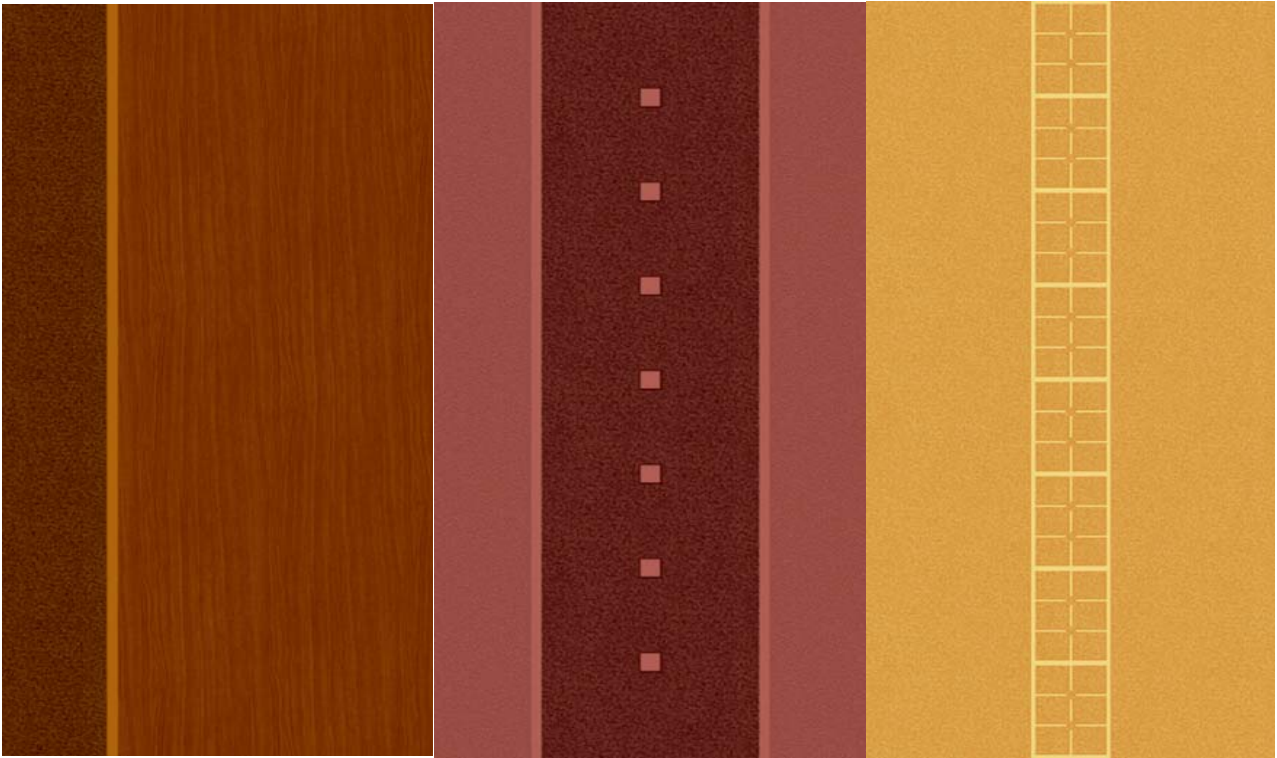

DOOR PRINPIA PATTERNS

PDP-2361[1]

PDW-2371[1]

PDW-2381[1]