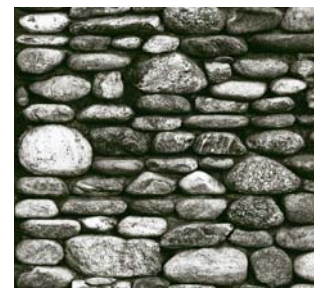

PRINPIA PATTERN

(STONE & BRICKS)

PDP-3282